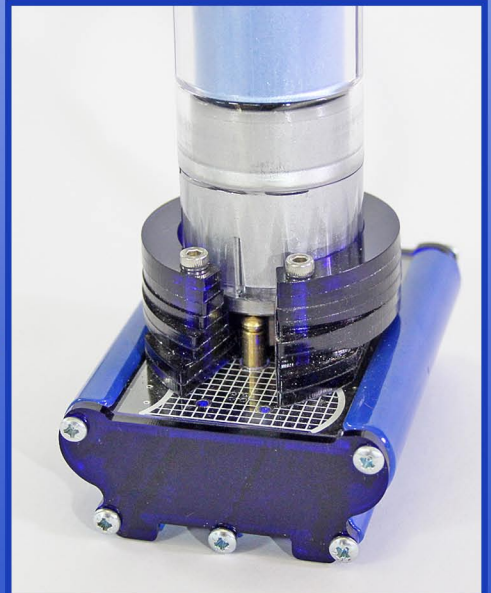

MAG TOUCH

Guard Monitoring Solutions

Suga Blu Starter Kit

Making Guard Monitoring
Easier Than Ever Before

A Completely Wireless,
cost-effective online guard
monitoring system.

Kit Includes

- 1 x Suga Blu baton*
- 1 x Magtouch pouch*
- 10 x ID point with holders*
- 1 x Suga Blu charger*
- 1 x 12 month SIM
managment*